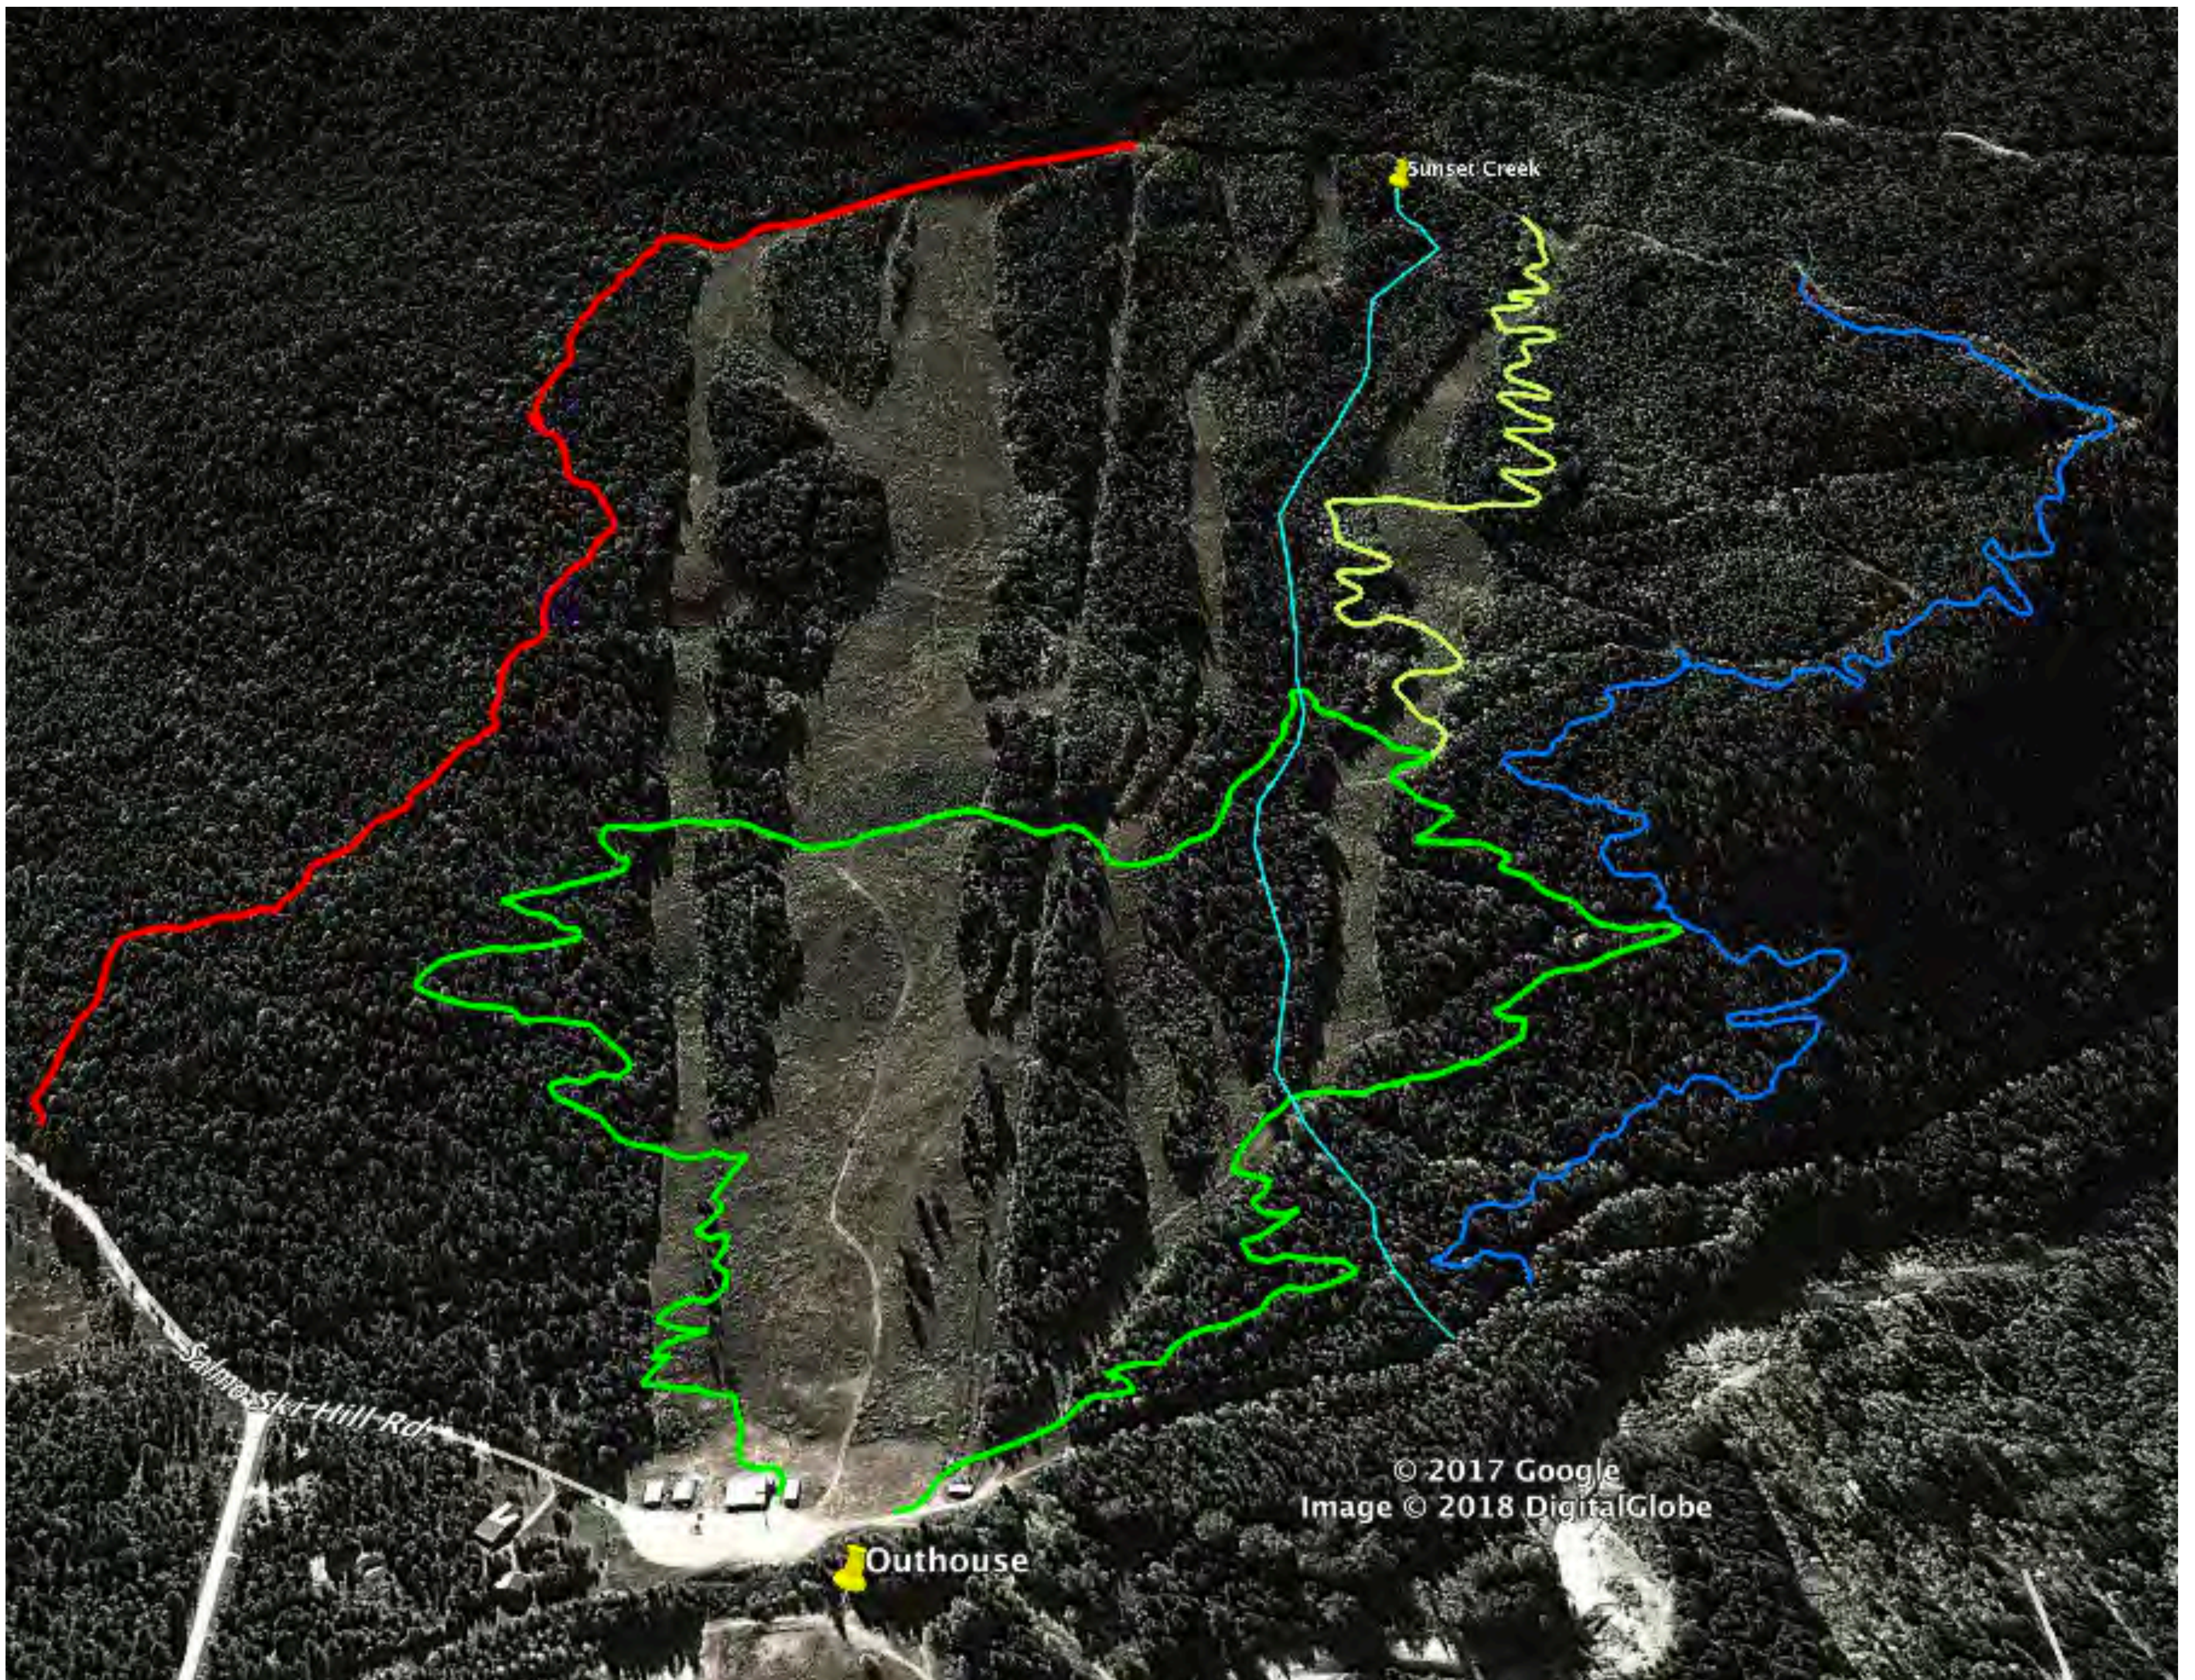

# Salmo Ski Hill Trail Network

[salmovalleytrailsociety.org](http://salmovalleytrailsociety.org)

[salmovalleytrails@gmail.com](mailto:salmovalleytrails@gmail.com)

## LEGEND

**Sunset Loop** – Beginner – 3km loop, 150m elev. gain

**Sunrise** – Beginner – 1.5km one way, 150m elev. gain

**Inducer** – Intermediate – 2.1km

**Drifter** – Advanced – 1.6km

Inducer & Drifter recommended for mountain biking

Check out  **TRAILFORKS** for a mobile map!